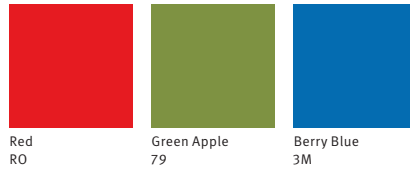

HermanMiller Materials

Sayl Seating

Work Chairs/Stools

Back
3D Intelligent Suspension